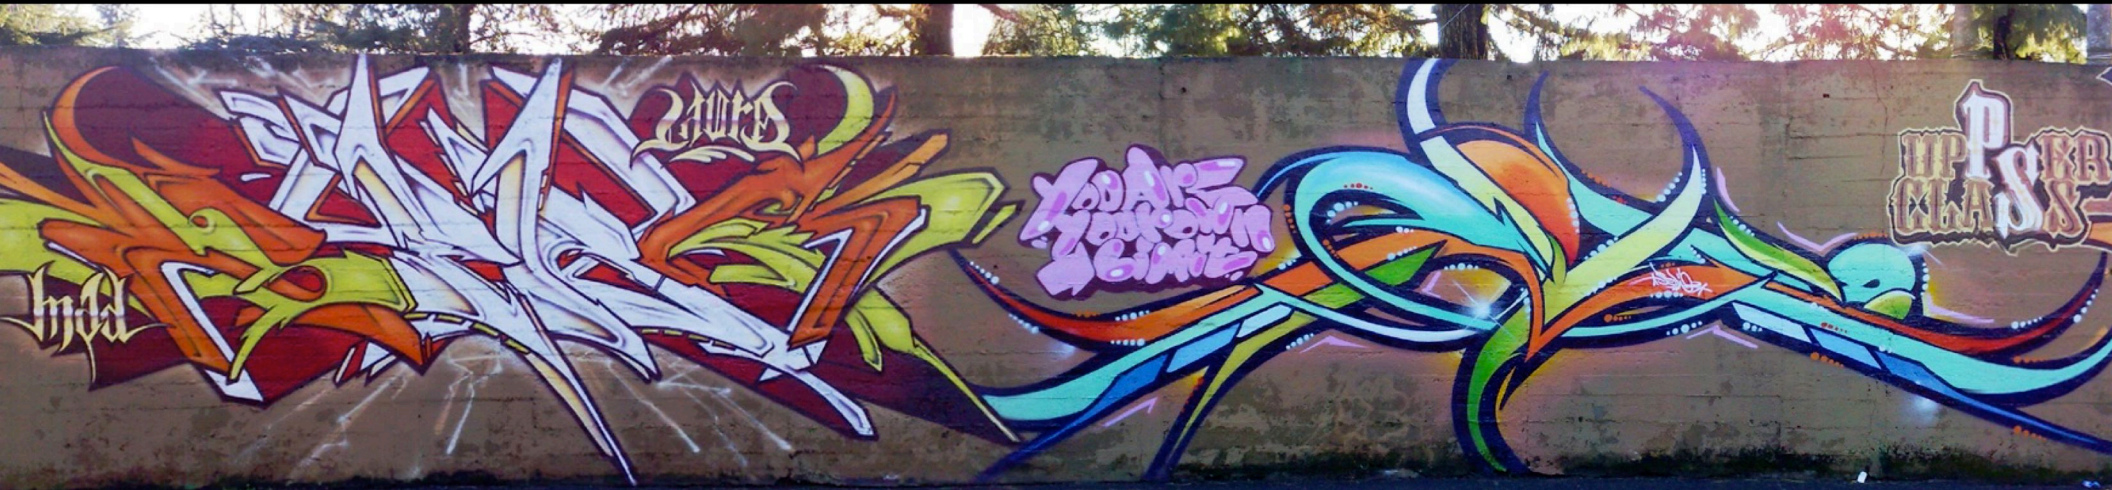

PERFECT.SHAPE.CREW

PERFECT.SHAPE.CREW

1997 | DUEMILA10

BOMB
OR
DYNAMITE?

SEES & SKYER