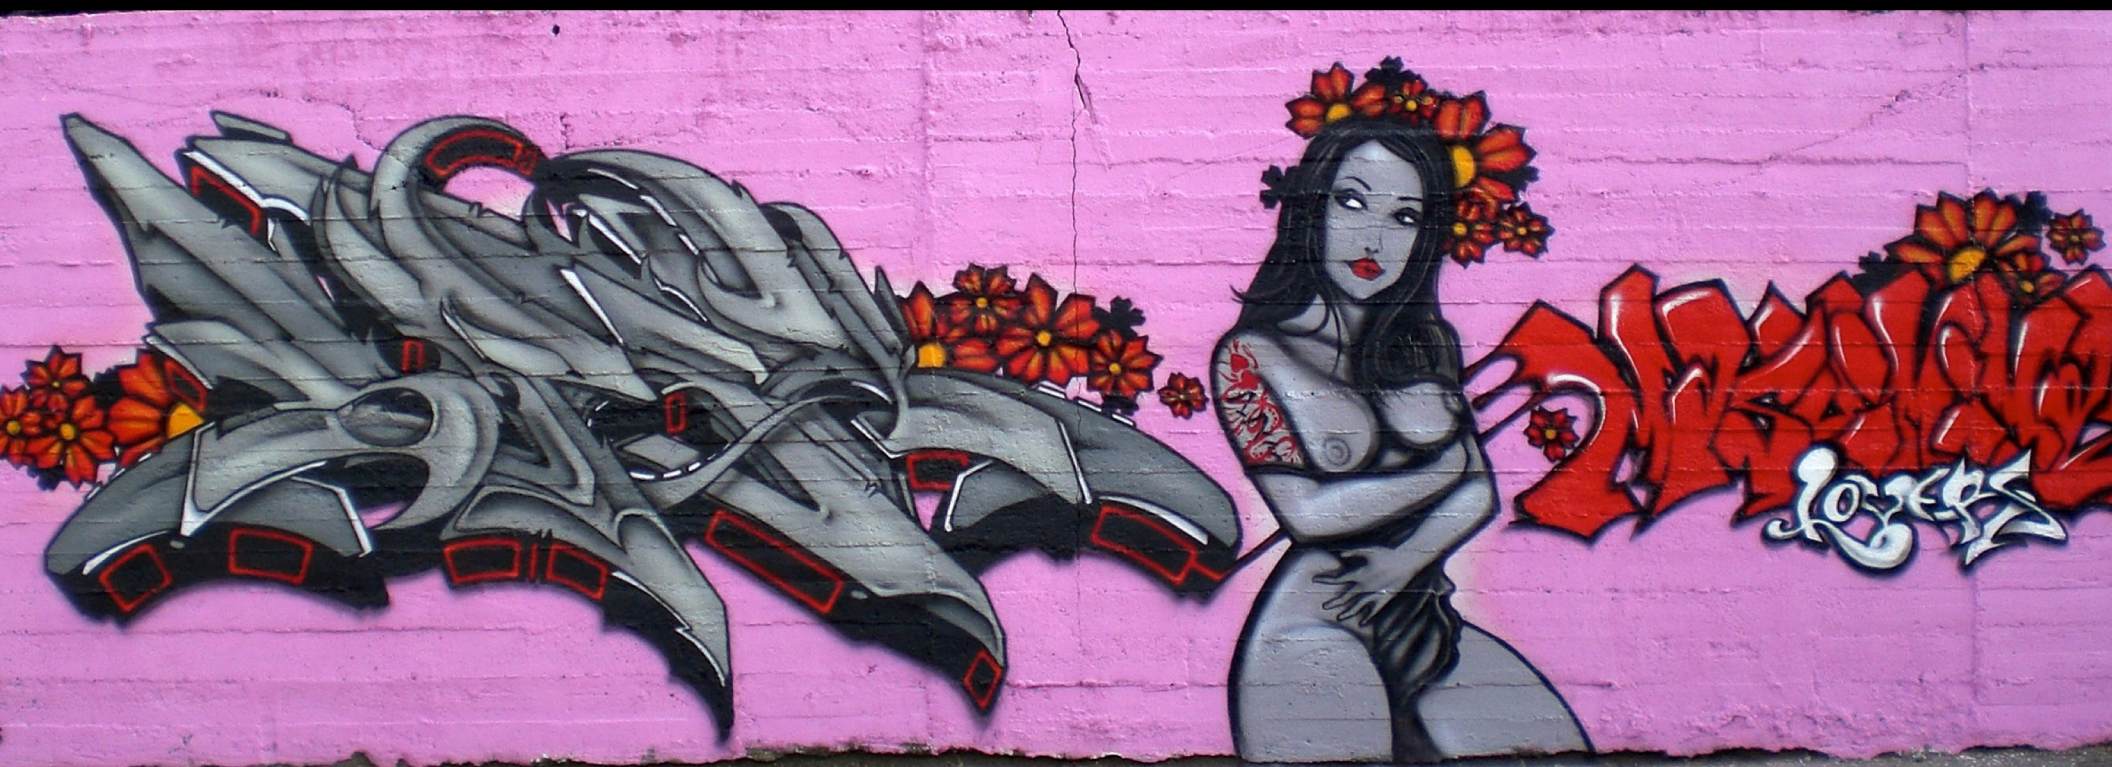

PERFECT.SHAPE.CREW

PERFECT.SHAPE.CREW

1997 | DUEMILA10

BOMB
OR
DYNAMITE?

SEES & SKYER