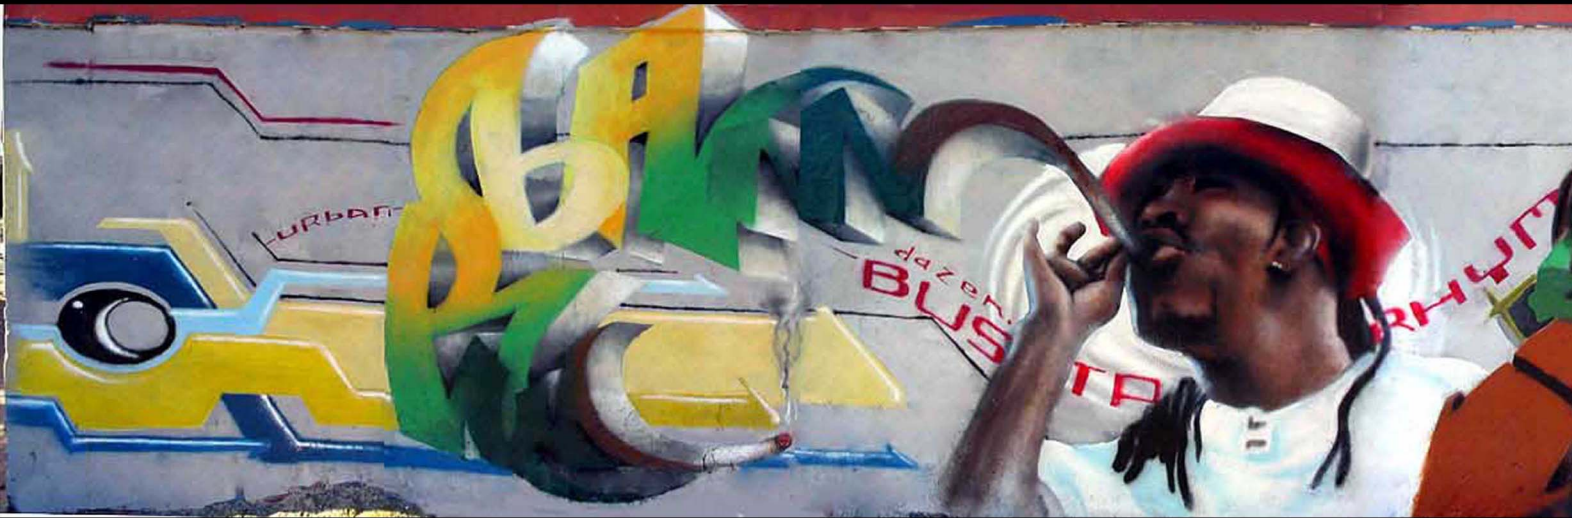

urban_dazen_rekhyen