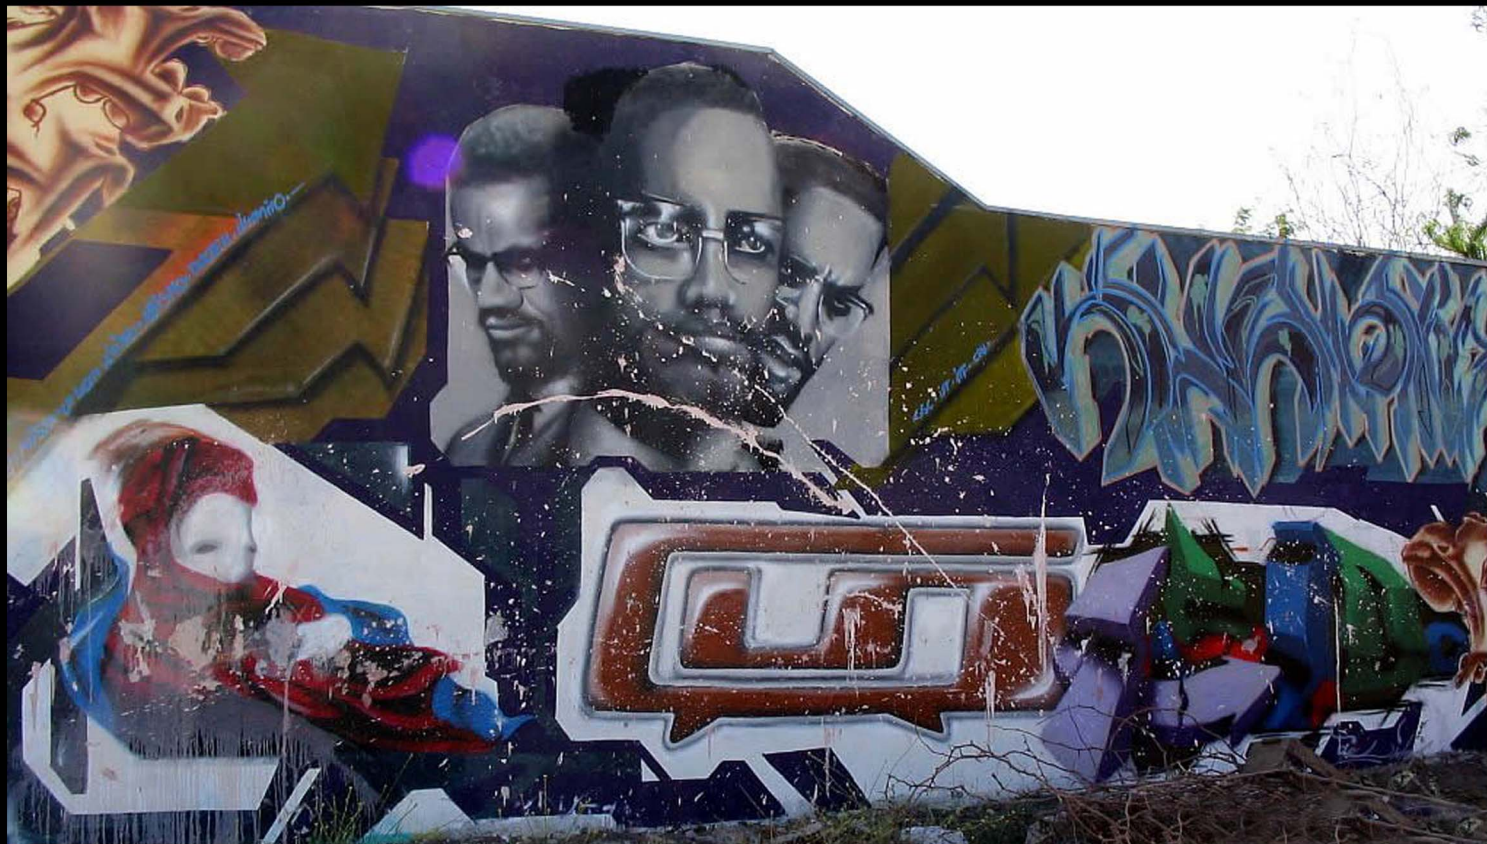

kraked-mista-dazen-urban-rekhyen-juanito-abismo