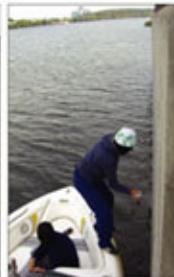

MOT, Via LEONARDO / 2009